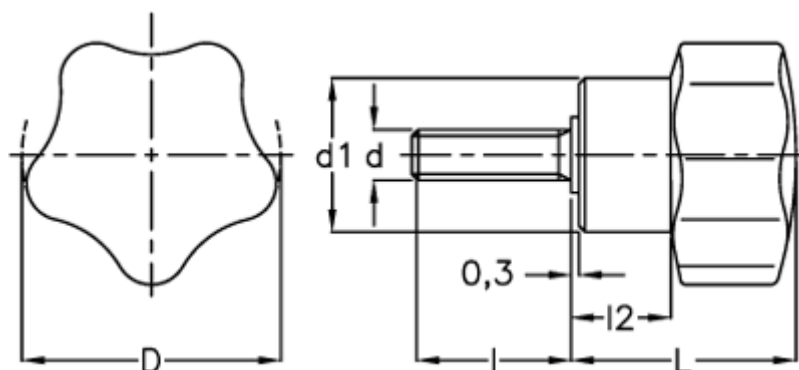

Data Sheet

Article number: 2302066492
Description: E+G Lobe knob
VC.192/50 p-M10x30

Measures

D = 50
d1 = 25
d 6g = M10
l = 30
L = 33
l2 = 14